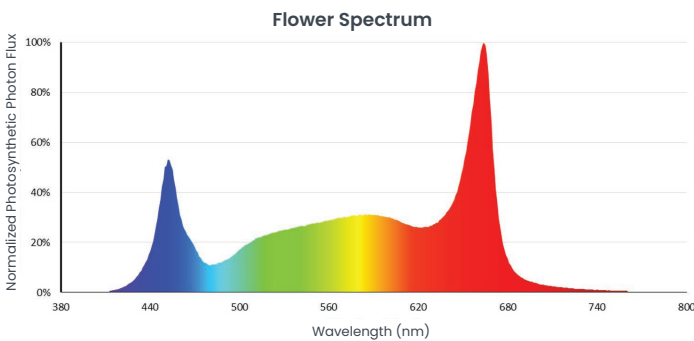

MODEL R PREMIUM PRO

Scan or click the QR code to view the installation guide.

SPECIFICATIONS

Light Intensity (PPF)	1800 $\mu\text{mol/s}$	Waterproofing	IP65
System Efficiency	3.0 $\mu\text{mol/J}$	Operating Temperature	10°C to 35°C (50°F to 95°F)
Spectrum Adjustability	Adjustable (2-channel)	Weight	18.3lbs (driver mounted remotely) 30lbs (driver mounted on fixture)
Beam Angle	120°	Certification	DLC, UL 8800, UL 1598 Wet Rated, UL 8750, NSF & FCC
Dimmability	Yes (0 - 10V)	Thermal Management	Passive
Lifetime	> 55,000 hours (Q90)	Warranty	5 Year Standard Warranty

SPECTRUM

ELECTRICAL

Input Voltage (AC)	120V	208V	240V	277V
Input Power (AC)	620W	610W	605W	600W
Maximum Current	5.75A	3.25A	2.8A	2.5A
Power Factor	0.999	0.993	0.983	0.97

DIMENSIONS