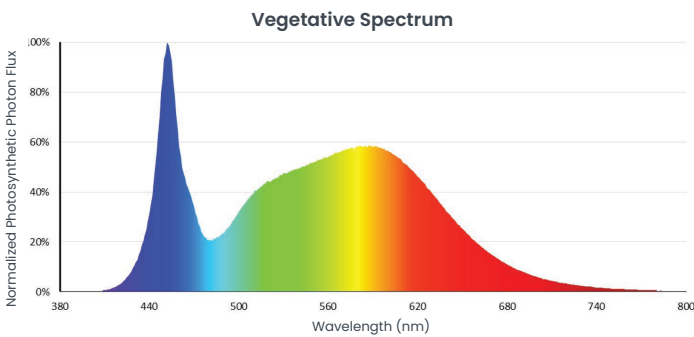

MODEL R PREMIUM PRO

Scan or click the QR code to view the installation guide.

SPECIFICATIONS

Light Intensity (PPF)	1800 $\mu\text{mol/s}$	Waterproofing	IP65
System Efficiency	3.0 $\mu\text{mol/J}$	Operating Temperature	10°C to 35°C (50°F to 95°F)
Spectrum Adjustability	Adjustable (2-channel)	Weight	18.3lbs (driver mounted remotely) 30lbs (driver mounted on fixture)
Beam Angle	120°	Certification	DLC, UL 8800, UL 1598 Wet Rated, UL 8750, NSF & FCC
Dimmability	Yes (0 - 10V)	Thermal Management	Passive
Lifetime	> 55,000 hours (Q90)	Warranty	5 Year Standard Warranty

SPECTRUM

ELECTRICAL

Input Voltage (AC)	120V	208V	240V	277V
Input Power (AC)	620W	610W	605W	600W
Maximum Current	5.75A	3.25A	2.8A	2.5A
Power Factor	0.999	0.993	0.983	0.97

DIMENSIONS